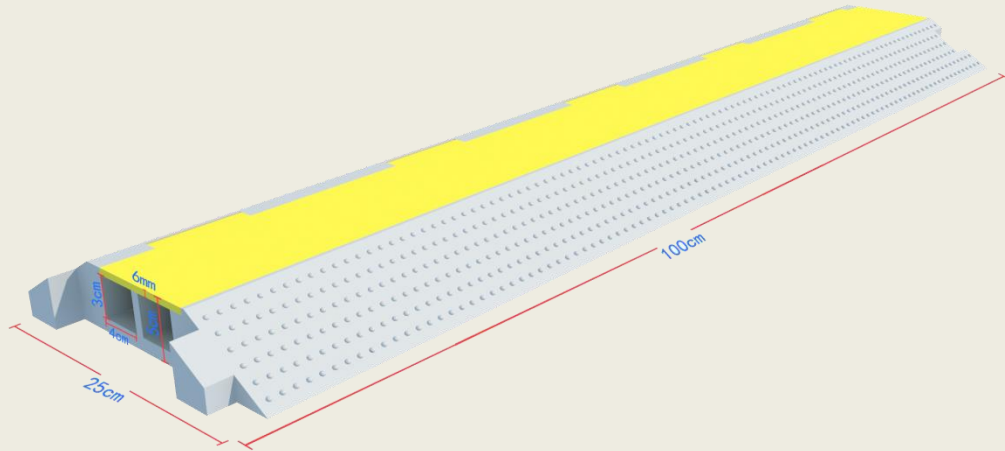

KORE Series Cable Protectors

Part Number	Description	Length (in)	Width (in)	Height (in)	Weight (lbs)	Channel Size (in)	Working Temp	Working Load Limit
CSL20102-03	2 Channel Yellow and Black straight 3ft.	39.37	9.84	1.97	14.3	1.57	13°F - 122°F	8 Tons
CSL20103-03	3 Channel Yellow and Black straight 3ft.	35.83	19.69	2.75	14.3	1.57	13°F - 122°F	8 Tons
CSL20105-03	5 Channel Yellow and Black straight 3ft.	35.43	19.68	1.97	30	1.38	13°F - 122°F	8 Tons

Product specifications may change without prior notification