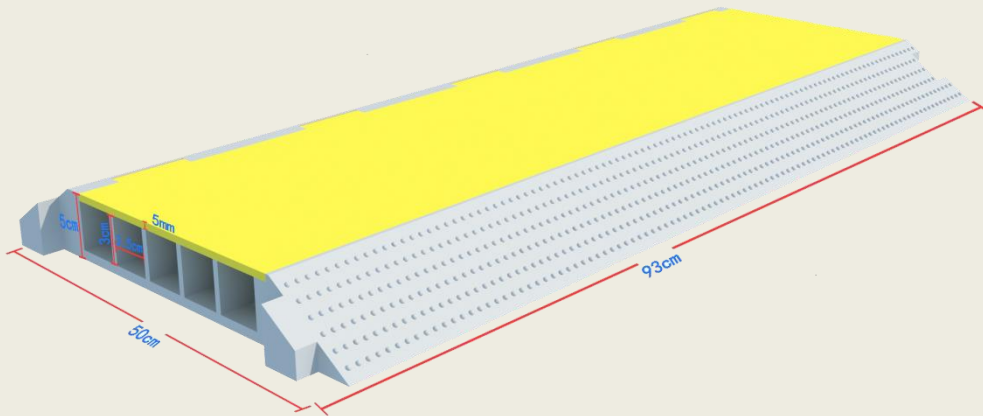

KORE Series Cable Protectors

Part Number	Description	Length (in)	Width (in)	Height (in)	Weight (lbs)	Channel Size (in)	Working Temp	Working Load Limit
CSL20102-03	2 Channel Yellow and Black straight 3ft.	39.37	9.84	1.97	14.3	1.57	13°F - 122°F	8 Tons
CSL20103-03	3 Channel Yellow and Black straight 3ft.	35.83	19.69	2.75	14.3	1.57	13°F - 122°F	8 Tons
CSL20105-03	5 Channel Yellow and Black straight 3ft.	35.43	19.68	1.97	30	1.38	13°F - 122°F	8 Tons

Product specifications may change without prior notification