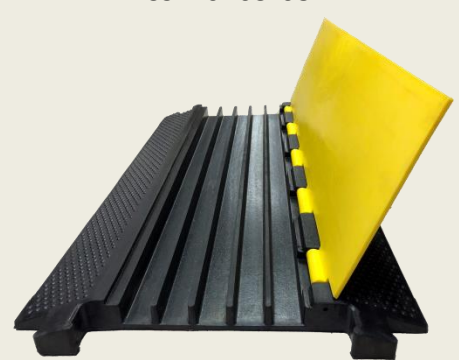

KORE Series Cable Protectors

Part Number	Description	Length (in)	Width (in)	Height (in)	Weight (lbs)	Channel Size (in)	Working Temp	Working Load Limit
CSL20102-03	2 Channel Yellow and Black straight 3ft.	39.37	9.84	1.97	14.3	1.57	13°F - 122°F	8 Tons
CSL20103-03	3 Channel Yellow and Black straight 3ft.	35.83	19.69	2.75	14.3	1.57	13°F - 122°F	8 Tons
CSL20105-03	5 Channel Yellow and Black straight 3ft.	35.43	19.68	1.97	30	1.38	13°F - 122°F	8 Tons

Product specifications may change without prior notification