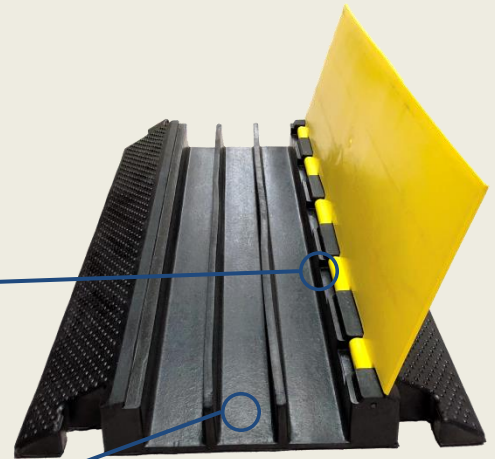

### Durable & Easy Assembly

Single piece design with a top hinged lid for easy access. Has a high impact resistance and dynamic load bearing properties. No tools required for assembly.

### Multi-Channel Design

Multiple channels to keep your cables organized and separated. Can hold cables up to 1 ½ inches in diameter.

### Safety Features

With a bright yellow top, the cable ramps will be easily visible to oncoming traffic. Safety warning symbols are molded into the lid's surface. Skid resistant with rough pattern on all upper surfaces.