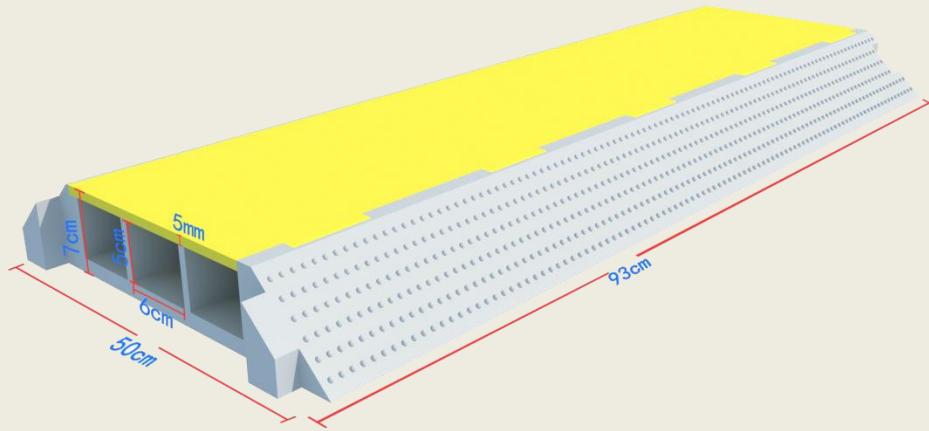

KORE Series Cable Protectors

Part Number	Description	Length (in)	Width (in)	Height (in)	Weight (lbs)	Channel Size (in)	Working Temp	Working Load Limit
CSL20102-03	2 Channel Yellow and Black straight 3ft.	39.37	9.84	1.97	14.3	1.57	13°F - 122°F	8 Tons
CSL20103-03	3 Channel Yellow and Black straight 3ft.	35.83	19.69	2.75	14.3	1.57	13°F - 122°F	8 Tons
CSL20105-03	5 Channel Yellow and Black straight 3ft.	35.43	19.68	1.97	30	1.38	13°F - 122°F	8 Tons

Product specifications may change without prior notification