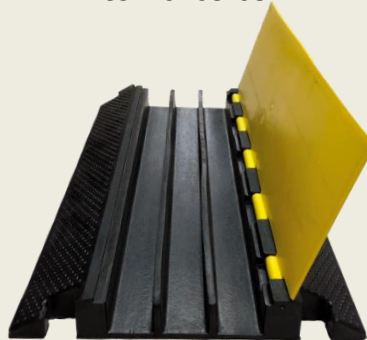

KORE Series Cable Protectors

Part Number	Description	Length (in)	Width (in)	Height (in)	Weight (lbs)	Channel Size (in)	Working Temp	Working Load Limit
CSL20102-03	2 Channel Yellow and Black straight 3ft.	39.37	9.84	1.97	14.3	1.57	13°F - 122°F	8 Tons
CSL20103-03	3 Channel Yellow and Black straight 3ft.	35.83	19.69	2.75	14.3	1.57	13°F - 122°F	8 Tons
CSL20105-03	5 Channel Yellow and Black straight 3ft.	35.43	19.68	1.97	30	1.38	13°F - 122°F	8 Tons

Product specifications may change without prior notification